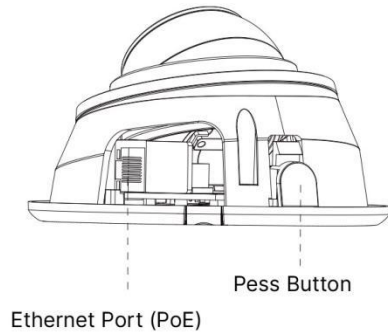

Structure Diagrams

Units: mm

Accessories Support

A01 Pole Mount

Weight: 720g
Dimensions: 170*51.5*152.6mm

A03 External Corner Bracket

Weight: 900g
Dimensions: 170*152.5*76.3mm

A71 Wall Mount

Weight: 530g
Dimensions: 162*124*78 mm

A82 Recessed Mount

Weight: 475g
Dimension: Φ168.7*91.3mm