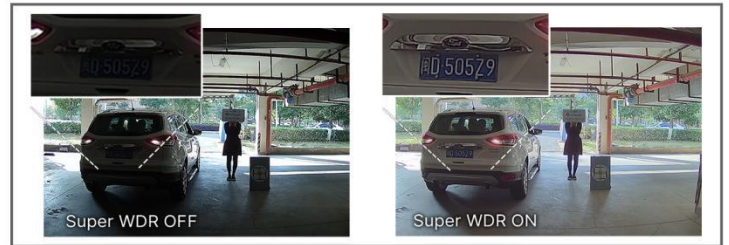

Milesight

AI IR Mini Dome Network Camera

NDAAs 

DATASHEET

KEY FEATURES

- ▶ NDAAs Compliance (The fully NDAAs-compliant products are well suited for government, defense and a range of projects subject to the NDAAs.)
- ▶ 0.005Lux Starlight (Deliver high detailed color images even in low light environment reaching 0.005Lux.)
- ▶ Advanced Functions (Boasting to support various advanced functions such as HLC, Defog, ROI.)
- ▶ Built-in Microphone (Supporting audio function to hear what is happening in front of the camera.)
- ▶ SIP (Session Initiation Protocol. Providing audio/alarm/intercom and video streaming for mobile phones and video phones.)
- ▶ 3-Axis Mechanical Design (Featuring 3-axis mechanical design for fast and easy adjustment of the camera's viewing angle.)
- ▶ 256G (Supporting ultra-large external microSD/SDHC/SDXC card storage up to 256G.)
- ▶ Smart Stream (Bandwidth, storage and bit rate save with Smart Stream ON, eg, H.265+ saves 70%~80% bandwidth of H.264.)

AI Video Analytics

The AI Camera Series can intelligently filter objects to focus on human and vehicle detection in multiple events such as Region Entrance, Region Exiting, Loitering, Advanced Motion Detection, etc.

120dB Super WDR

Sensor-based WDR technology allows the camera to record greater scene details with true color reproduction even under the extreme back light and high contrast conditions. The ratio that the brightest light signal values divided by the darkest light signal values is up to 120dB.

4K Video Viewing Experience

The camera performs well in catching detailed image with 4K HD resolution regardless of the moving speed.

Easy Installation & Adjustment

With a built-in RJ45 port, PoE functionality and 3-axis mechanical design, the installation steps of IR Mini Dome Camera are as easy as ABC.