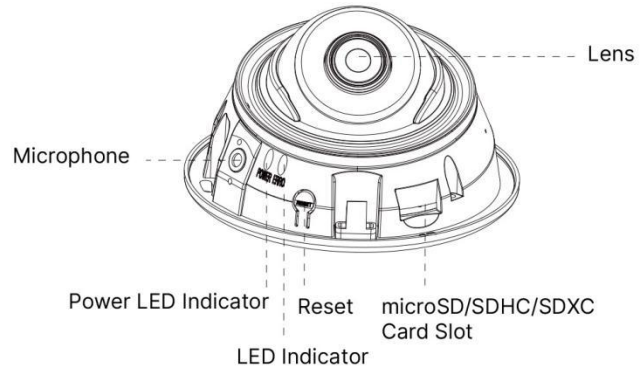

Structure Diagrams

Units: mm

Accessories Support

A01 Pole Mount

Weight: 720g
Dimensions: 170*51.5*152.6mm

A03 External Corner Bracket

Weight: 900g
Dimensions: 170*152.5*76.3mm

A71 Wall Mount

Weight: 530g
Dimensions: 162*124*78 mm

A82 Recessed Mount

Weight: 475g
Dimension: Φ168.7*91.3mm